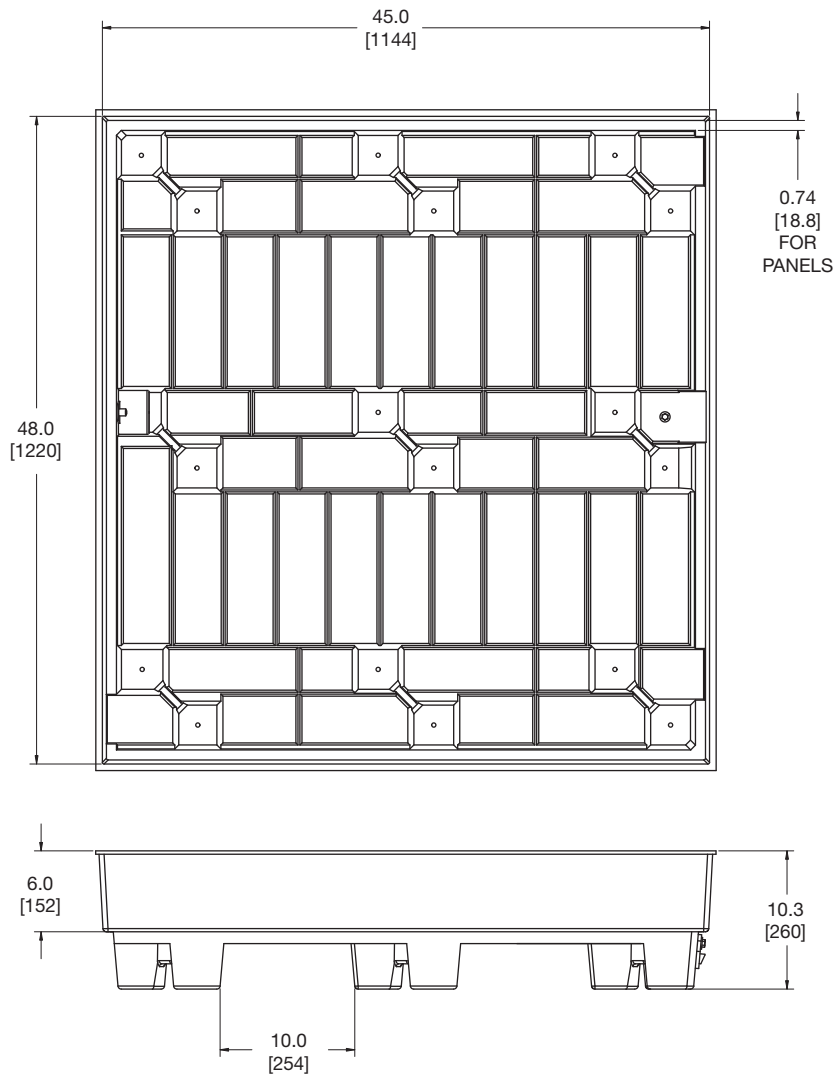

Mega-Pack Returnable Pallet 45 in x 48 in

Types/Option

- Single Sheet Design
- Made of HMWPE
Standard: 0.280" Thickness
Heavy Duty: 0.360" Thickness
- Available with/without Cargo Belts
- Wall Height from 1" to 6"
- May also be used as a lid
- Inside channel to fit side panels
- Nestable to reduce cost on return
- **Capacity:**
Standard: 2000 lbs [907 Kg]
Heavy Duty: 3500 lbs [1590 Kg]
- **Max. Static Load:**
Standard: 5000 lbs [2270 Kg]
Heavy Duty: 7000 lbs [3175 Kg]